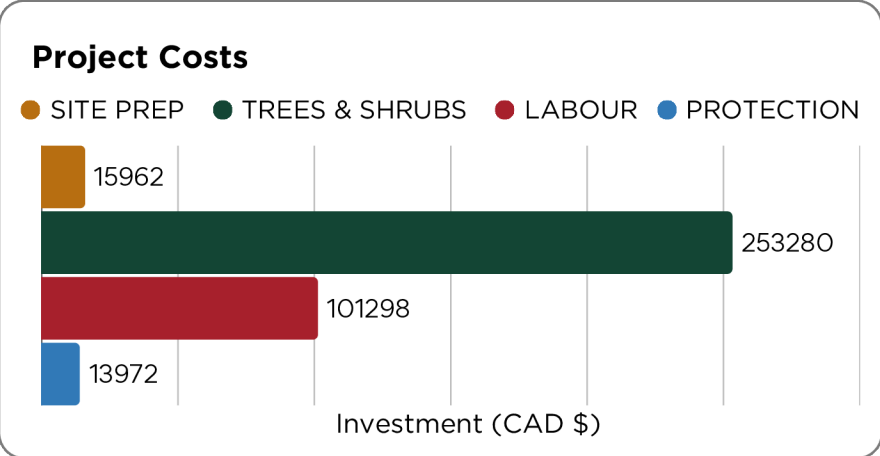

# STEWARDSHIP PROGRAM RESULTS

The Stewardship Program supports stewardship projects and forest management plans across Perth County. The program invests in natural assets supports resiliency and climate mitigation efforts, as well as safeguarding the agricultural resources across the County.

### Species Diversity

51 plant species will be planted, creating cohesive ecosystems in restoration plots, and strategically diverse windbreaks. 99% of the trees and shrubs planted will be large stock, and 1% will be seedling stock.