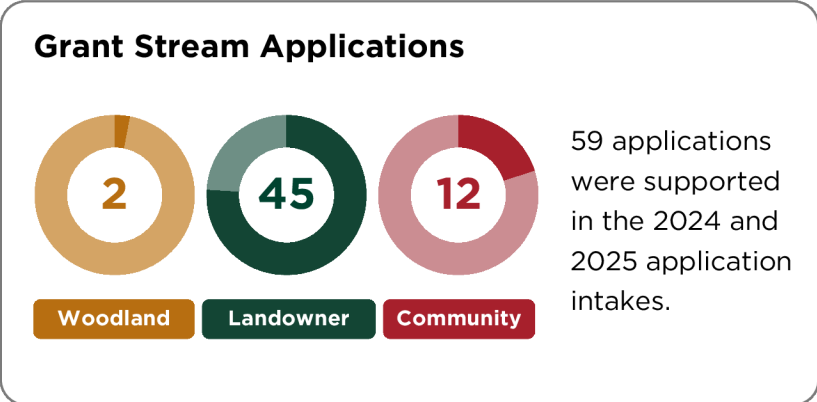

# STEWARDSHIP PROGRAM RESULTS

The Stewardship Program supports stewardship projects and forest management plans across Perth County. The program invests in natural assets supports resiliency and climate mitigation efforts, as well as safeguarding the agricultural resources across the County.

### Species Diversity

51 plant species will be planted, creating cohesive ecosystems in restoration plots, and strategically diverse windbreaks. 99% of the trees and shrubs planted will be large stock, and 1% will be seedling stock.