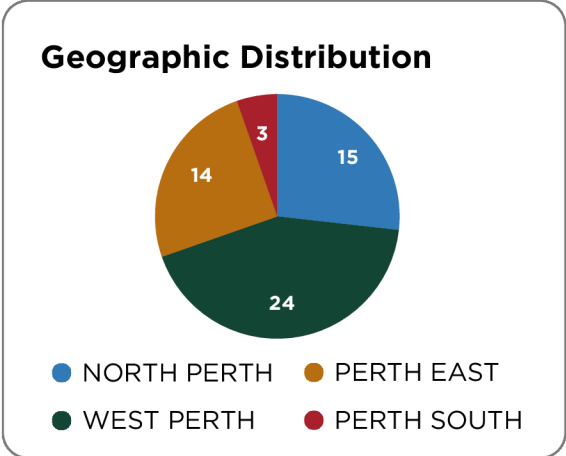

# STEWARDSHIP PROGRAM RESULTS

The Stewardship Program supports stewardship projects and forest management plans across Perth County. The program invests in natural assets supports resiliency and climate mitigation efforts, as well as safeguarding the agricultural resources across the County.